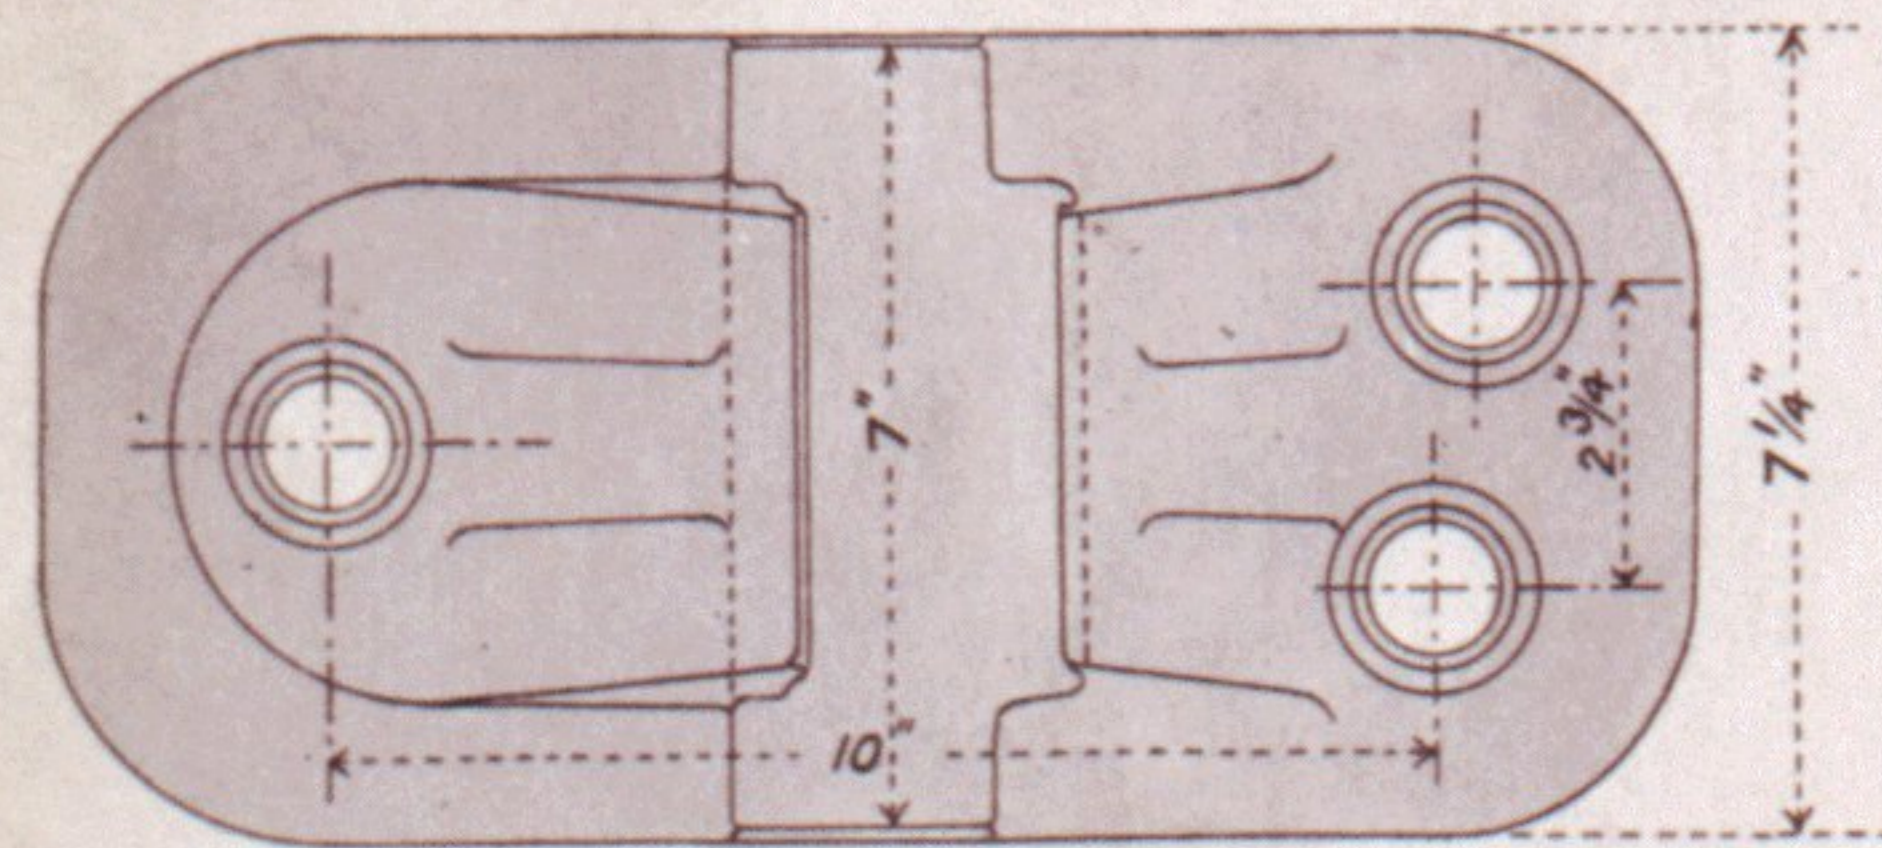

Scale 1/4 full Size.

DRAWING N^o 1

MIDDLE CHAIR 45 lbs.

FISH PLATE

29 lbs. per pair

RAIL

9 1/4 lbs.

FISH BOLT

1 lb. 10 ozs.

NOTE

Where the rails of different section meet a similar junction chair is used to that described on drawing N^o 2

SPIKE

15 ozs.

TREENAIL

KEY

SCALE 1 1/2 INS. = 1 FOOT