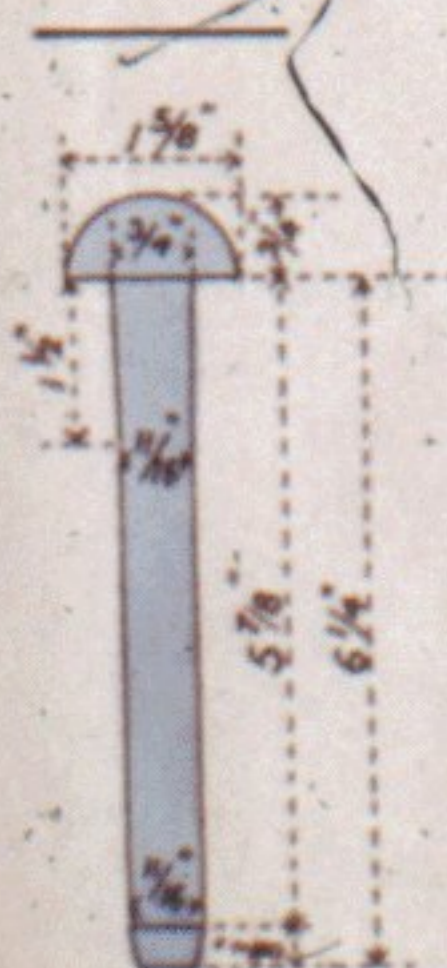

Scale 1/4 full Size.

DRAWING N^o 1

MIDDLE CHAIR 45 lbs.

FISH PLATE

29 lbs. per pair

RAIL

9 1/4 lbs.

FISH BOLT

1 lb. 10 ozs.

NOTE

Where the rails of different section meet a similar junction chair is used to that described on drawing N^o 2

SPIKE

15 ozs.

TREENAIL

KEY

SCALE 1 1/2 INS. = 1 FOOT