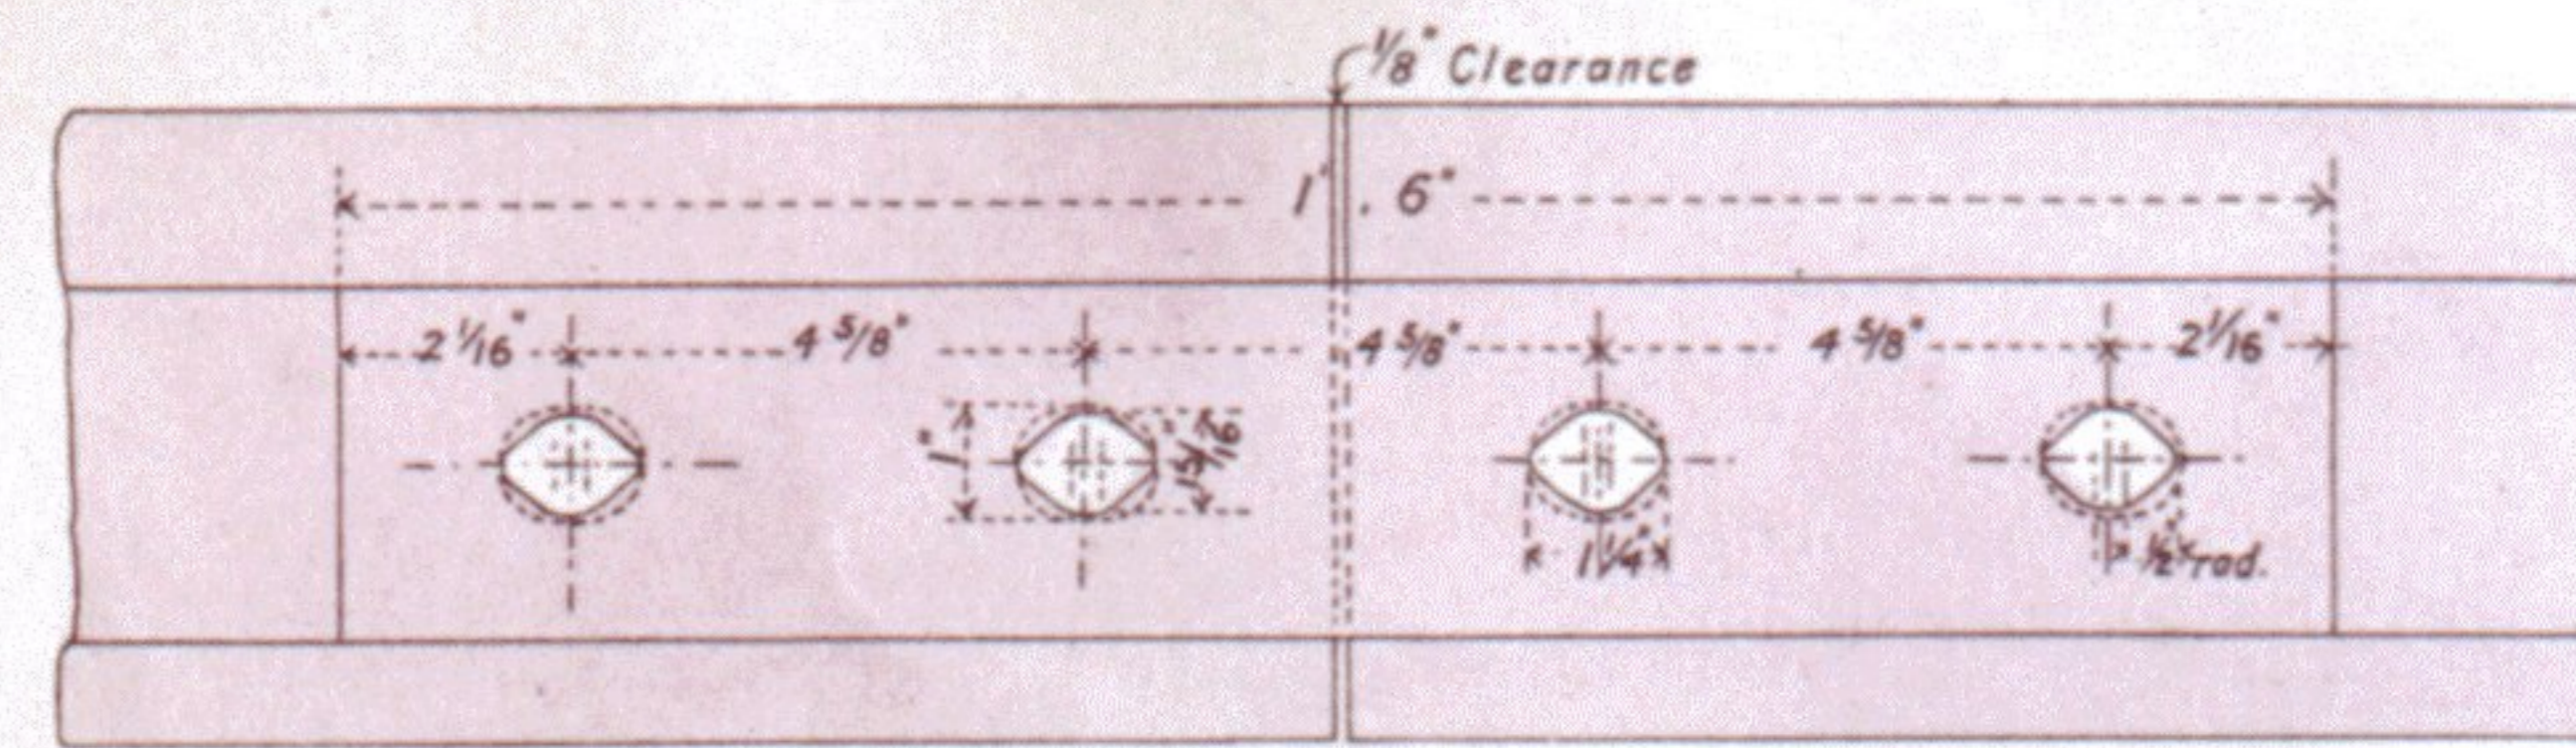

Scale 1/4 full Size.

DRAWING N^o 1

MIDDLE CHAIR 45 lbs.

FISH PLATE

29 lbs. per pair

RAIL

9 1/4 lbs.

FISH BOLT

1 lb. 10 ozs.

NOTE

Where the rails of different section meet a similar junction chair is used to that described on drawing N^o 2

SPIKE

15 ozs.

TREENAIL

KEY

SCALE 1 1/2 INS. = 1 FOOT