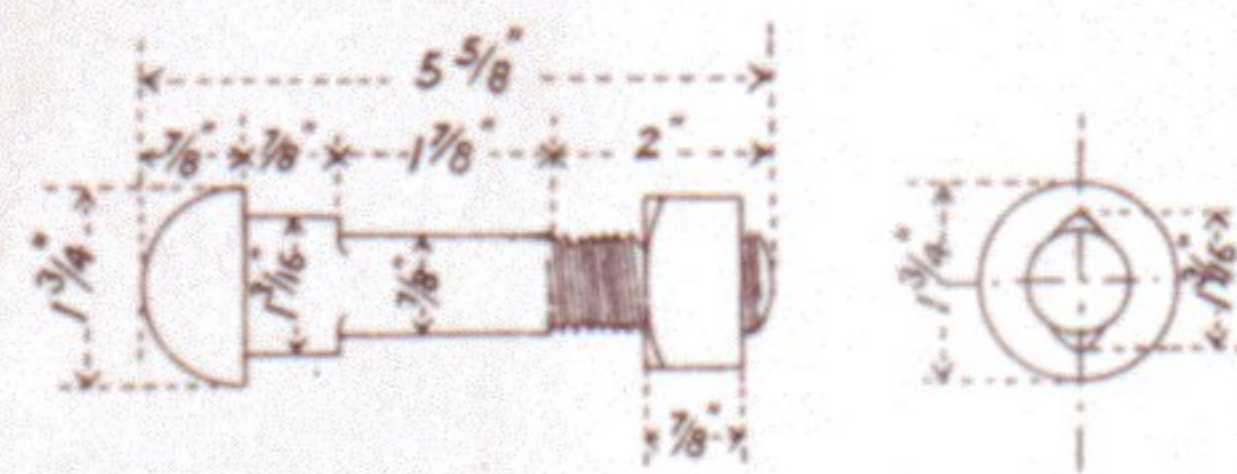

Scale 1/4 full Size.

DRAWING N^o 1

MIDDLE CHAIR 45 lbs.

FISH PLATE

29 lbs. per pair

RAIL

9 1/4 lbs.

FISH BOLT

1 lb. 10 ozs.

NOTE

Where the rails of different section meet a similar junction chair is used to that described on drawing N^o 2

SPIKE

15 ozs.

TREENAIL

KEY

SCALE 1 1/2 INS. = 1 FOOT