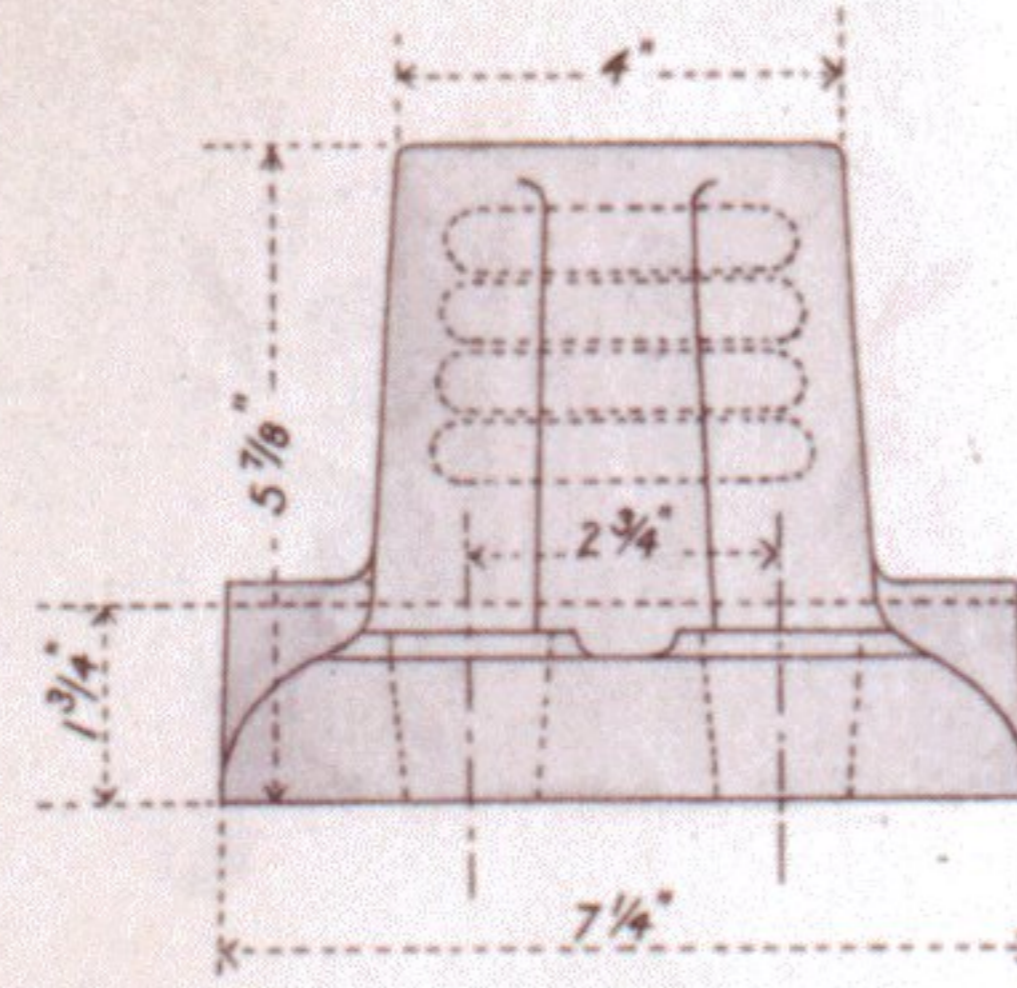

Scale 1/4 full Size.

DRAWING N^o 1

MIDDLE CHAIR 45 lbs.

FISH PLATE

29 lbs. per pair

RAIL

9 1/4 lbs.

FISH BOLT

1 lb. 10 ozs.

NOTE

Where the rails of different section meet a similar junction chair is used to that described on drawing N^o 2

SPIKE

15 ozs.

TREENAIL

KEY

SCALE 1 1/2 INS. = 1 FOOT