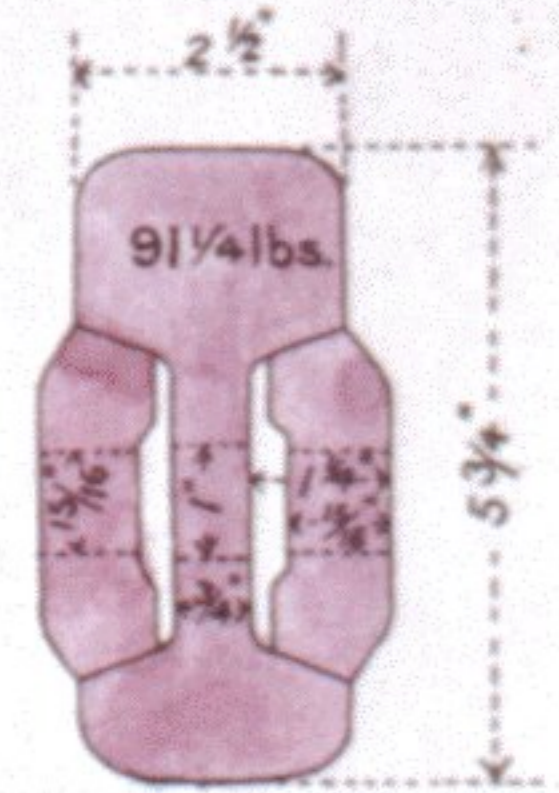

Scale 1/4 full Size.

DRAWING N^o 1

MIDDLE CHAIR 45 lbs.

FISH PLATE

29 lbs. per pair

RAIL

9 1/4 lbs.

FISH BOLT

1 lb. 10 ozs.

NOTE

Where the rails of different section meet a similar junction chair is used to that described on drawing N^o 2

SPIKE

15 ozs.

TREENAIL

KEY

SCALE 1 1/2 INS. = 1 FOOT