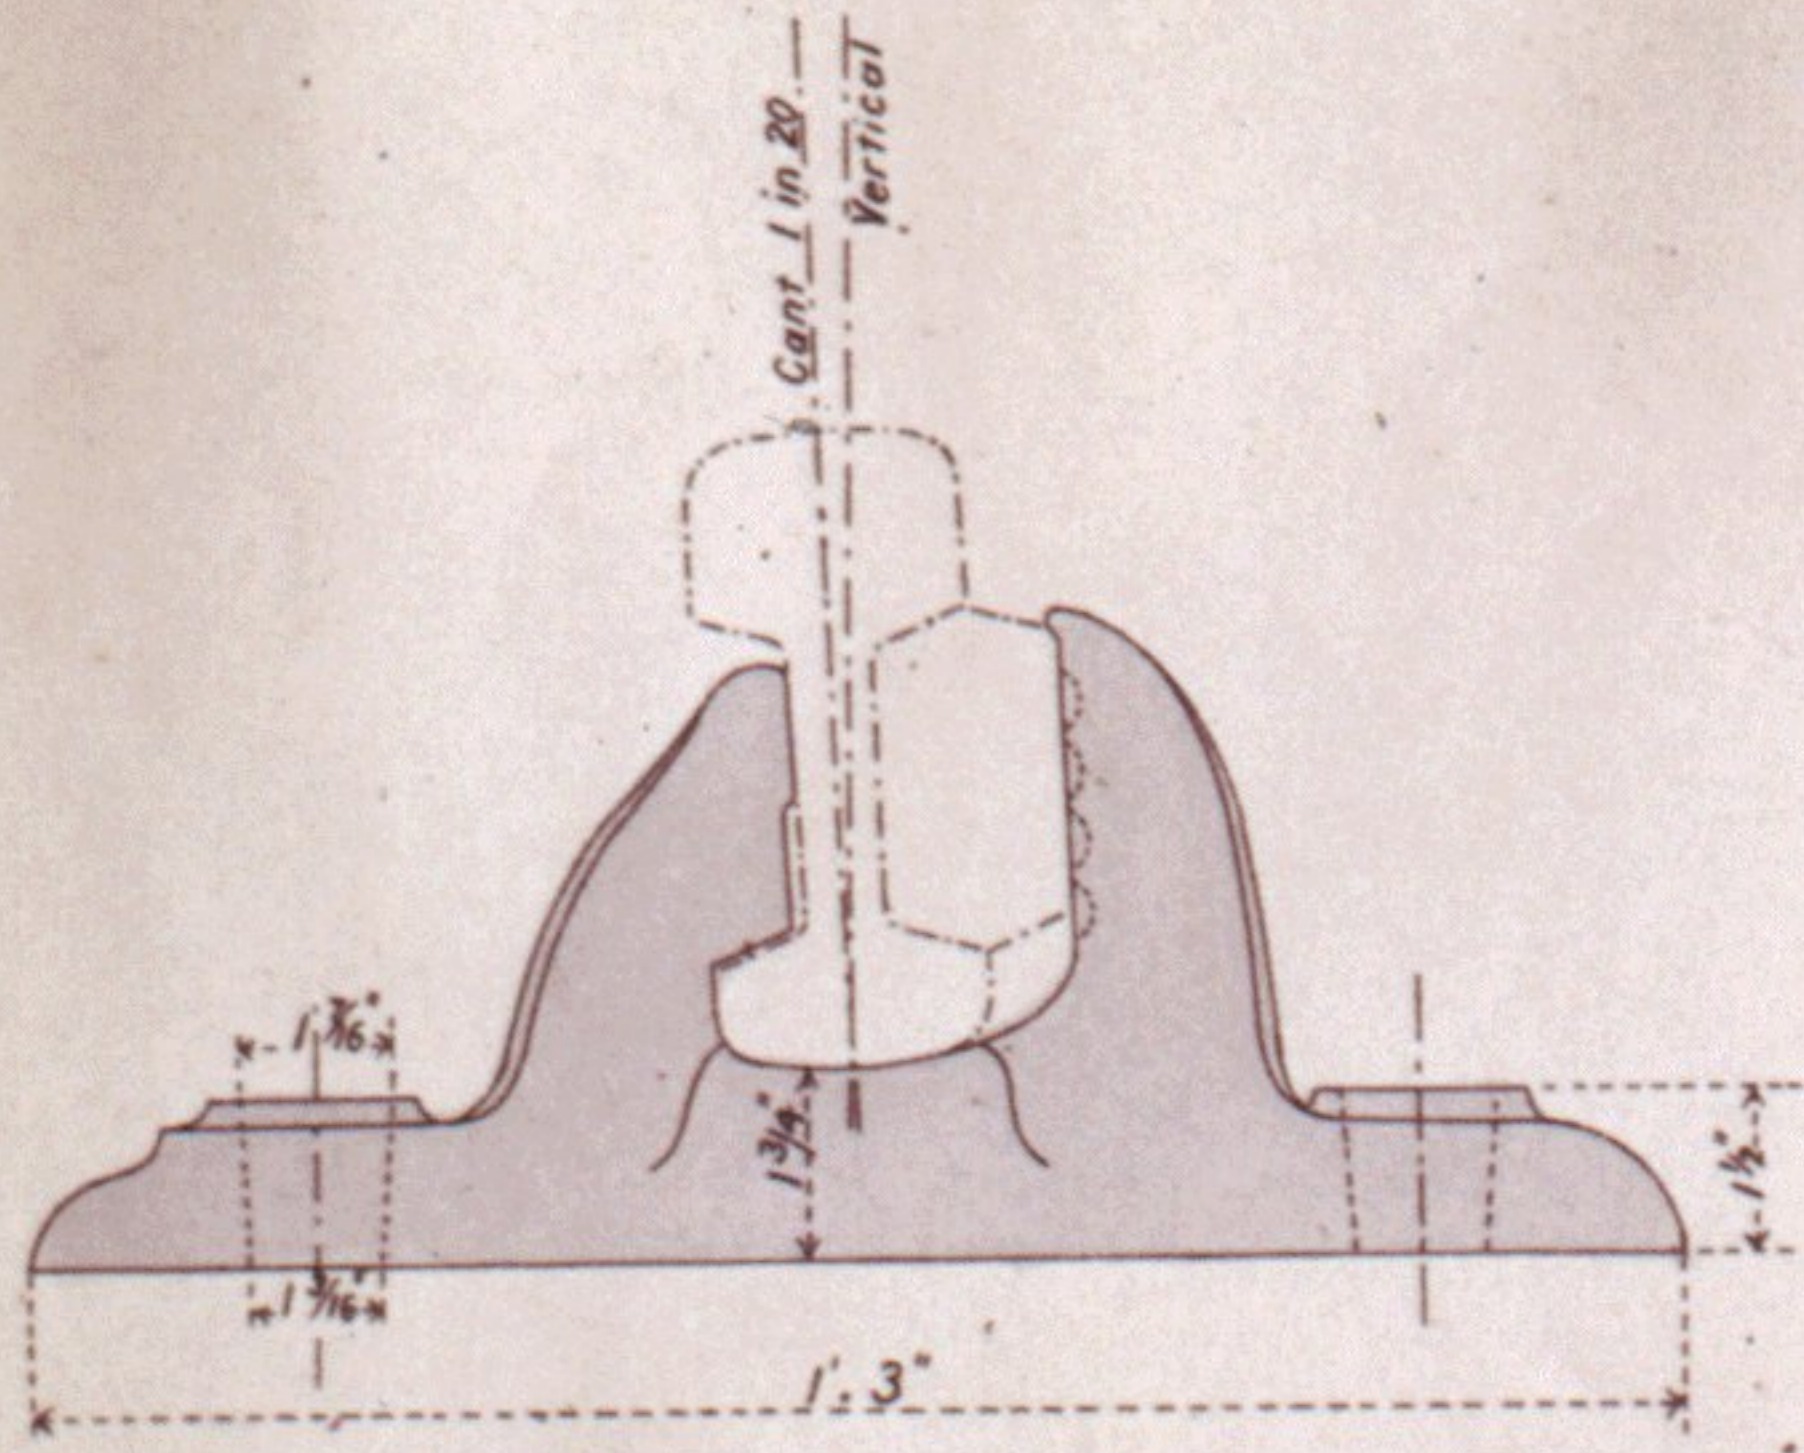

Scale 1/4 full Size.

DRAWING N^o 1

MIDDLE CHAIR 45 lbs.

FISH PLATE

29 lbs. per pair

RAIL

9 1/4 lbs.

FISH BOLT

1 lb. 10 ozs.

NOTE

Where the rails of different section meet a similar junction chair is used to that described on drawing N^o 2

SPIKE

15 ozs.

TREENAIL

KEY

SCALE 1 1/2 INS. = 1 FOOT