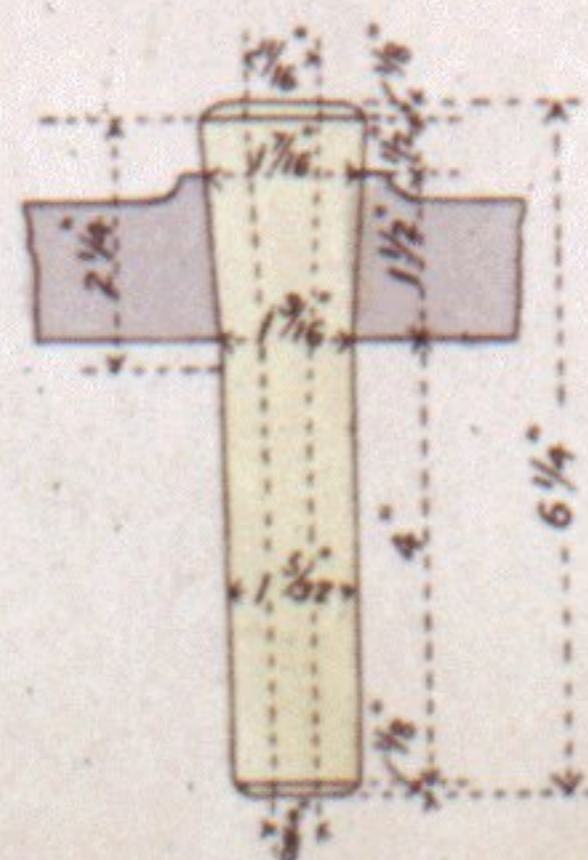

Scale 1/4 full Size.

DRAWING N^o 1

MIDDLE CHAIR 45 lbs.

FISH PLATE

29 lbs. per pair

RAIL

9 1/4 lbs.

FISH BOLT

1 lb. 10 ozs.

NOTE

Where the rails of different section meet a similar junction chair is used to that described on drawing N^o 2

SPIKE

15 ozs.

TREENAIL

KEY

SCALE 1 1/2 INS. = 1 FOOT