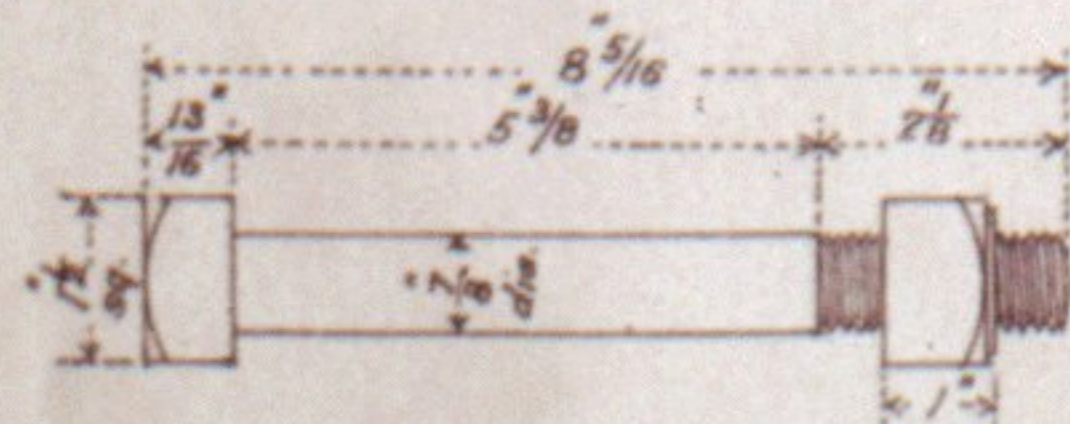

JOINT BOLT
2 lbs. 3 ozs.