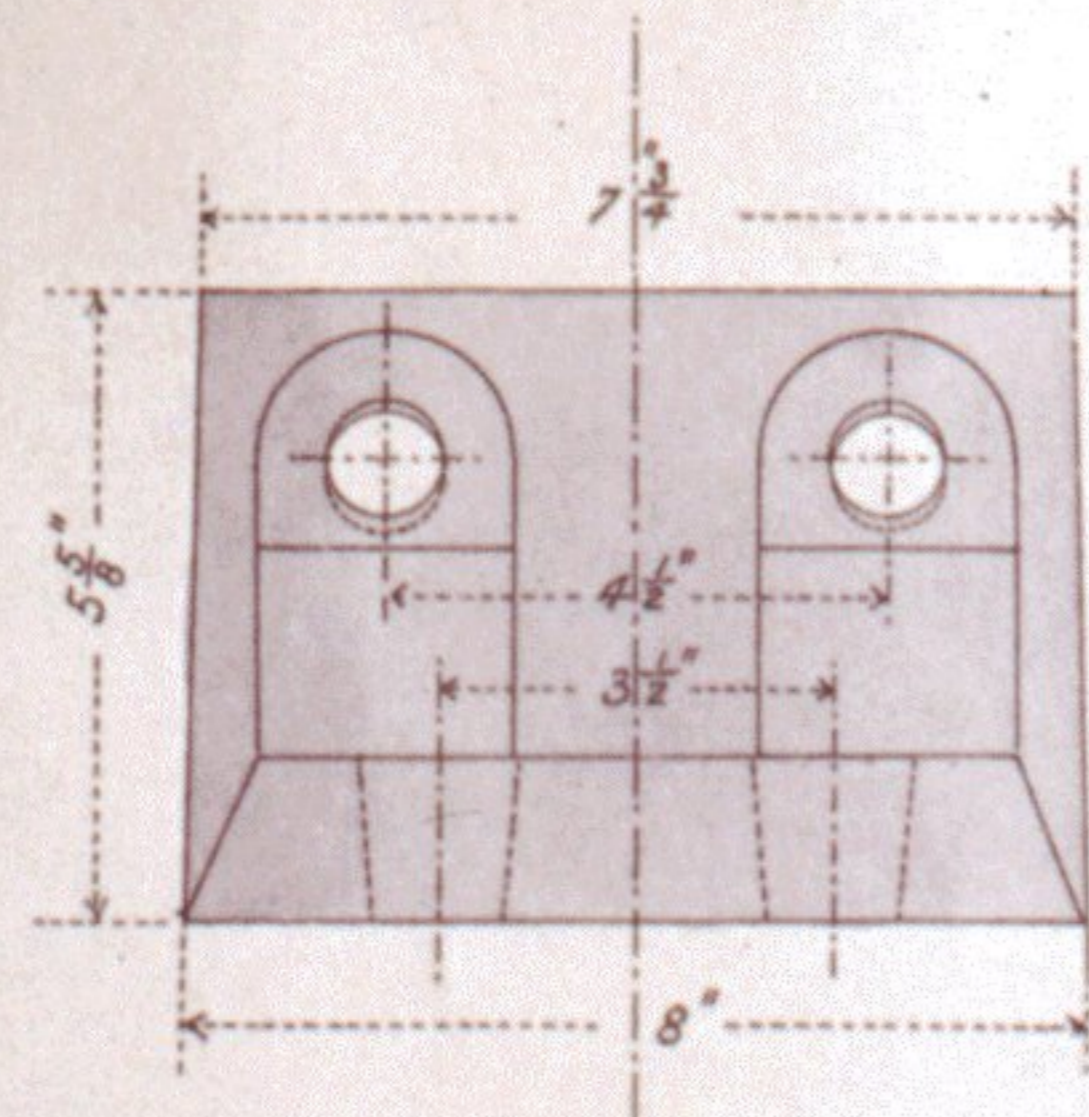

Scale - 1/4 full Size.

DRAWING N° 2.

JOINT CHAIR 51 lbs.

FISH PLATE
24 lbs. per pair

RAIL
85 1/2 lbs.

NOTE
Where the rails of different section meet,
a special junction chair is used
under the joint, with the base cast
to correspond with the difference
in depth of the rails.