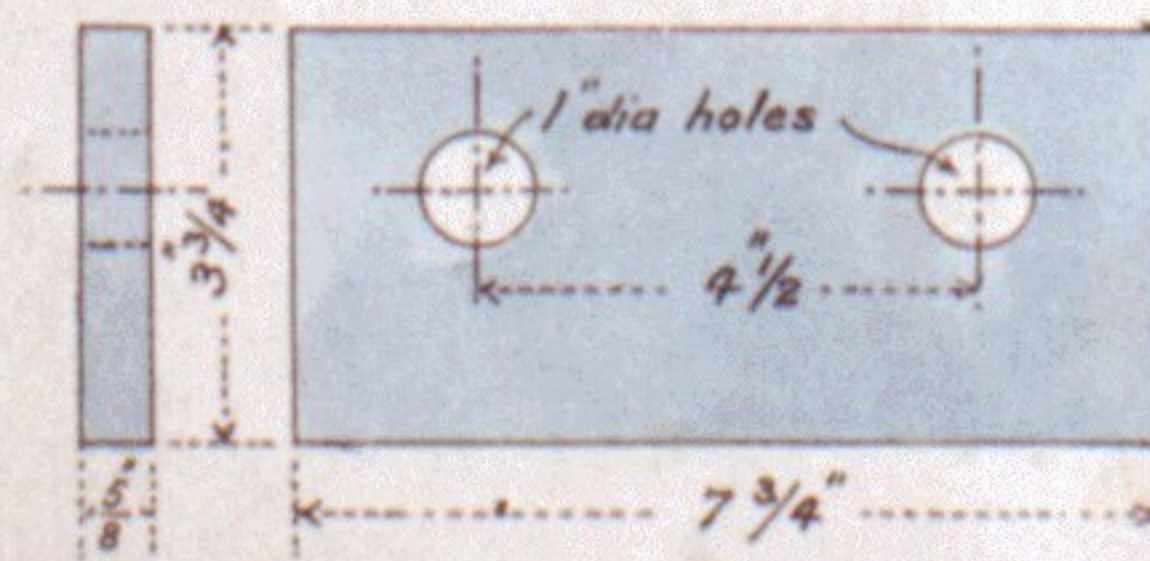

Scale - 1/4 full Size.

DRAWING N° 2.

NOTE
Where the rails of different section meet,
a special junction chair is used
under the joint, with the base cast
to correspond with the difference
in depth of the rails.

PACKING