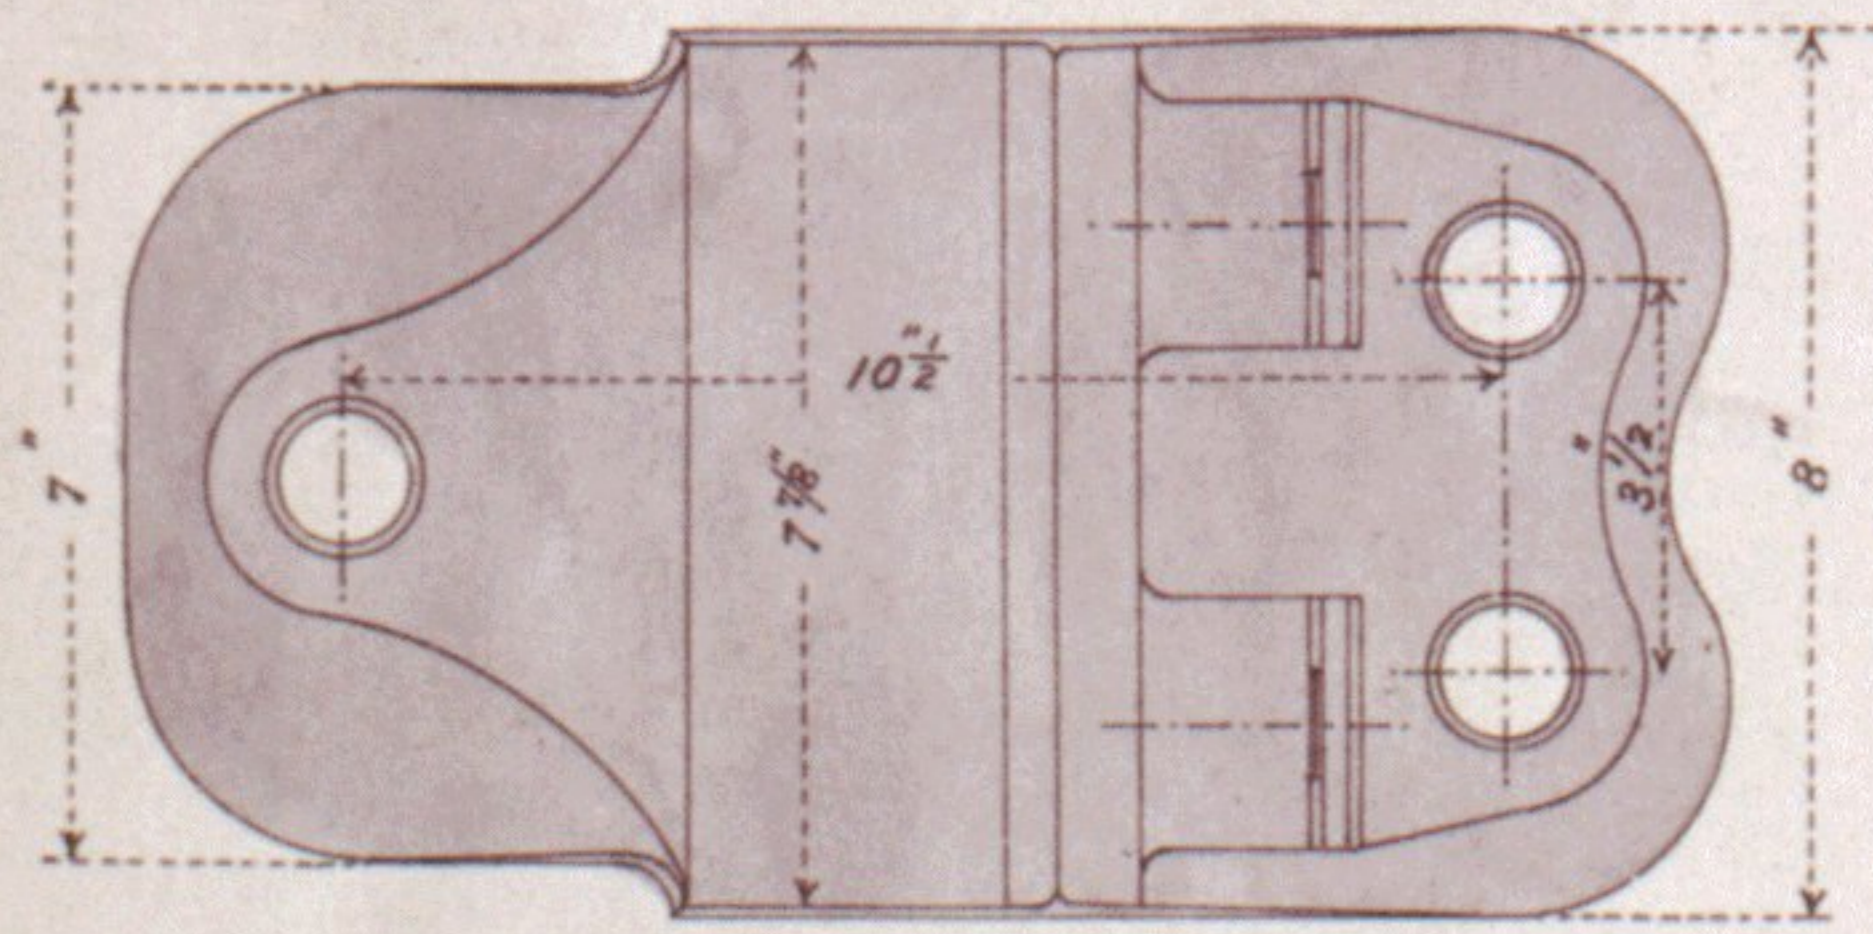

Scale - 1/4 full Size.

DRAWING N° 2.

JOINT CHAIR 51 lbs.

FISH PLATE
24 lbs. per pair

RAIL
85 1/2 lbs.

NOTE
Where the rails of different section meet,
a special junction chair is used
under the joint, with the base cast
to correspond with the difference
in depth of the rails.