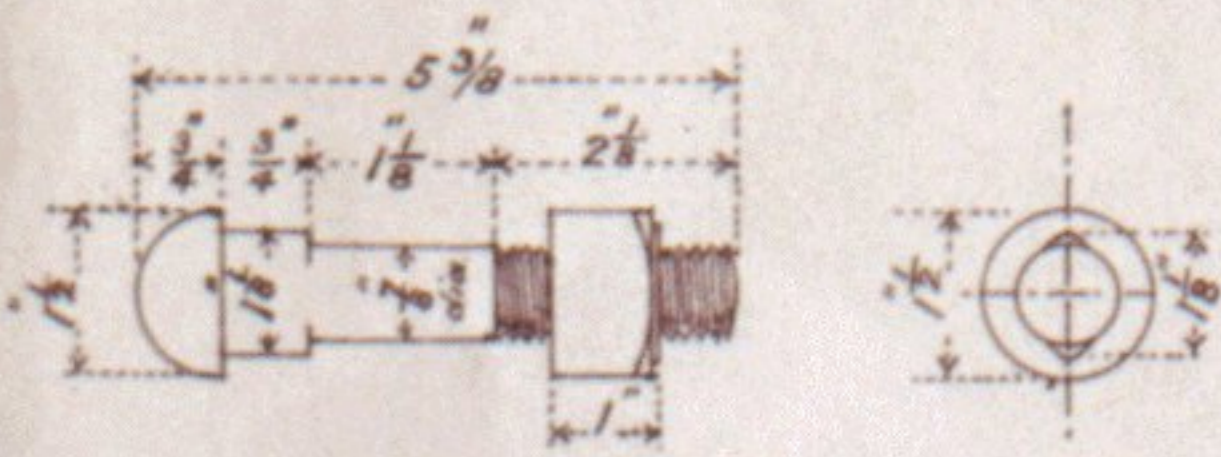

FISH BOLT
1 1/2 lbs.