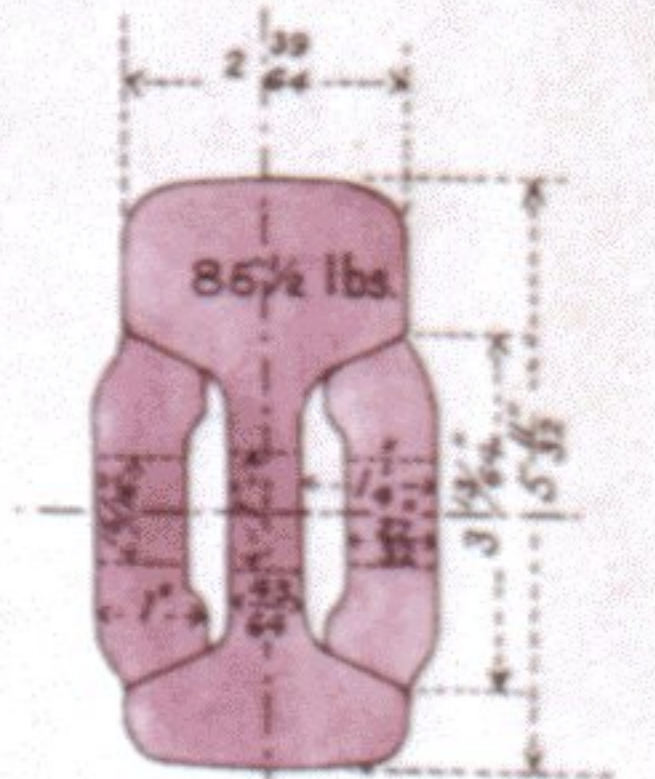

Scale - 1/4 full Size.

DRAWING N° 2.

JOINT CHAIR 51 lbs.

FISH PLATE
24 lbs. per pair

RAIL
85 1/2 lbs.

NOTE
Where the rails of different section meet,
a special junction chair is used
under the joint, with the base cast
to correspond with the difference
in depth of the rails.

SPIKE
15 ozs.

TREENAIL

FISH BOLT
1 1/2 lbs.

JOINT BOLT
2 lbs. 3 ozs.

PACKING