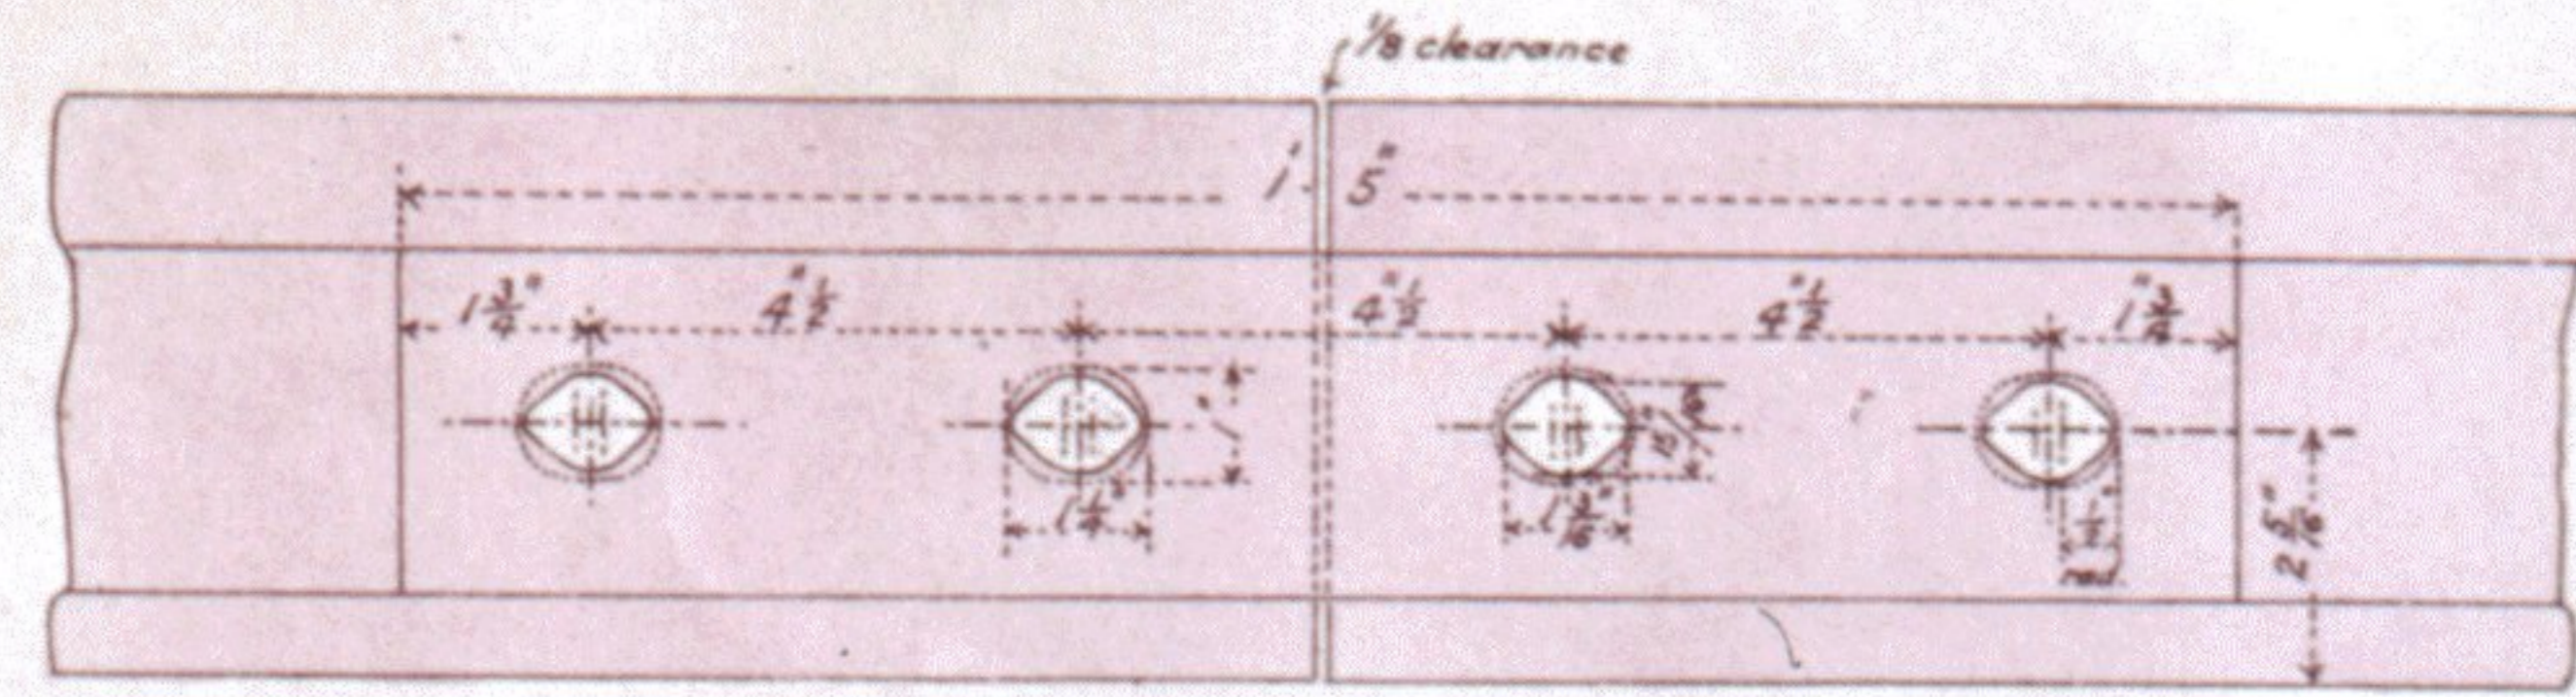

Scale - 1/4 full Size.

DRAWING N° 2.

JOINT CHAIR 51 lbs.

FISH PLATE
24 lbs. per pair

RAIL
85 1/2 lbs.

NOTE
Where the rails of different section meet,
a special junction chair is used
under the joint, with the base cast
to correspond with the difference
in depth of the rails.