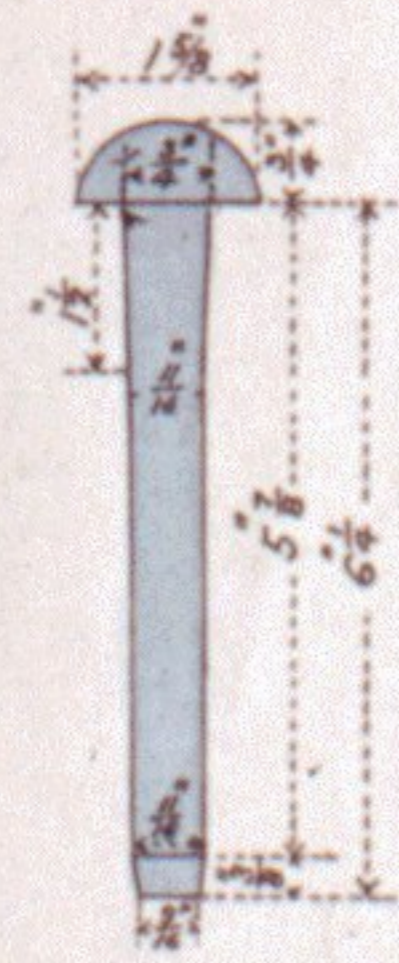

Scale - 1/4 full Size.

DRAWING N° 2.

JOINT CHAIR 51 lbs.

FISH PLATE
24 lbs. per pair

RAIL
85 1/2 lbs.

NOTE
Where the rails of different section meet,
a special junction chair is used
under the joint, with the base cast
to correspond with the difference
in depth of the rails.

SPIKE
15 ozs.

TREENAIL

FISH BOLT
1 1/2 lbs.

JOINT BOLT
2 lbs. 3 ozs.

PACKING