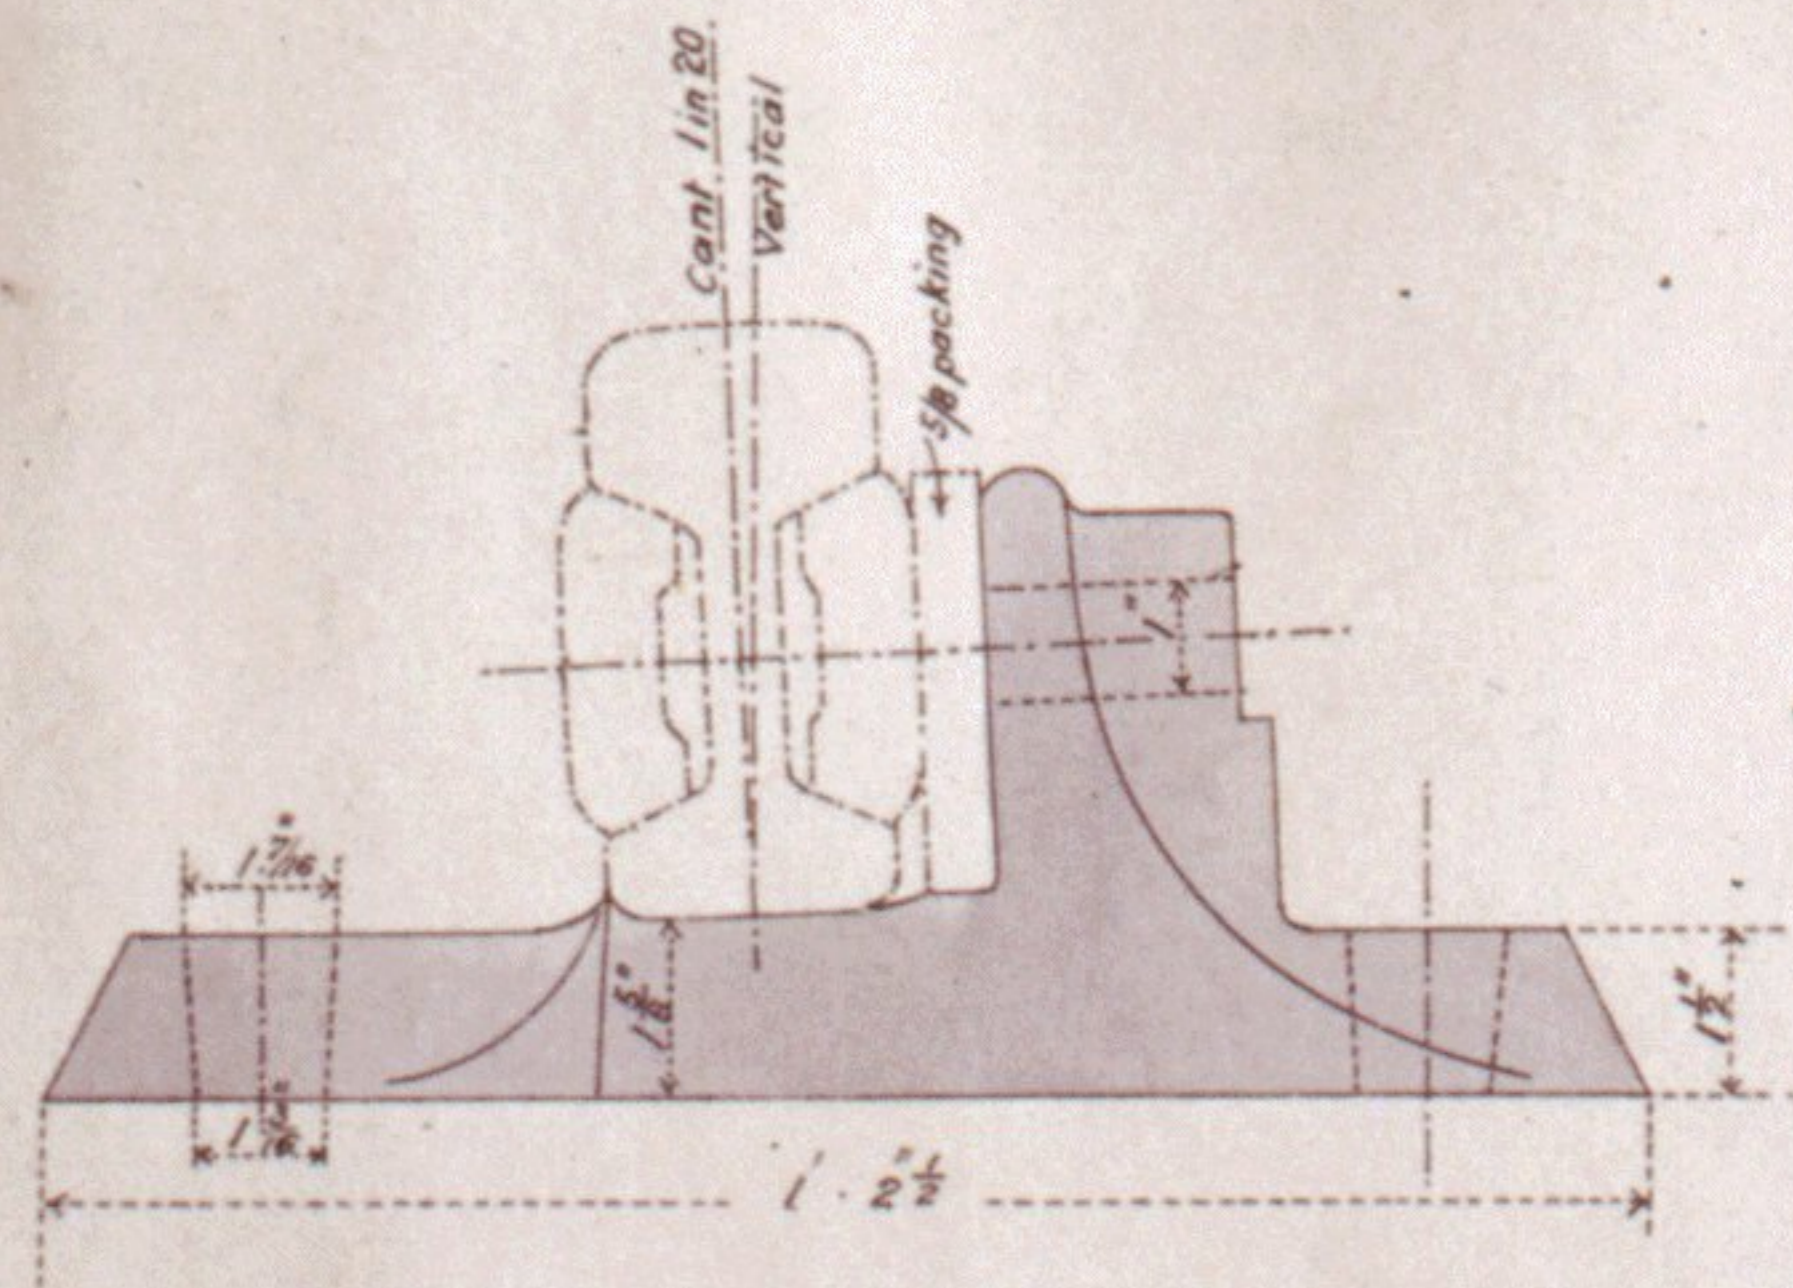

Scale - 1/4 full Size.

DRAWING N° 2.

JOINT CHAIR 51 lbs.

FISH PLATE
24 lbs. per pair

RAIL
85 1/2 lbs.

NOTE
Where the rails of different section meet,
a special junction chair is used
under the joint, with the base cast
to correspond with the difference
in depth of the rails.