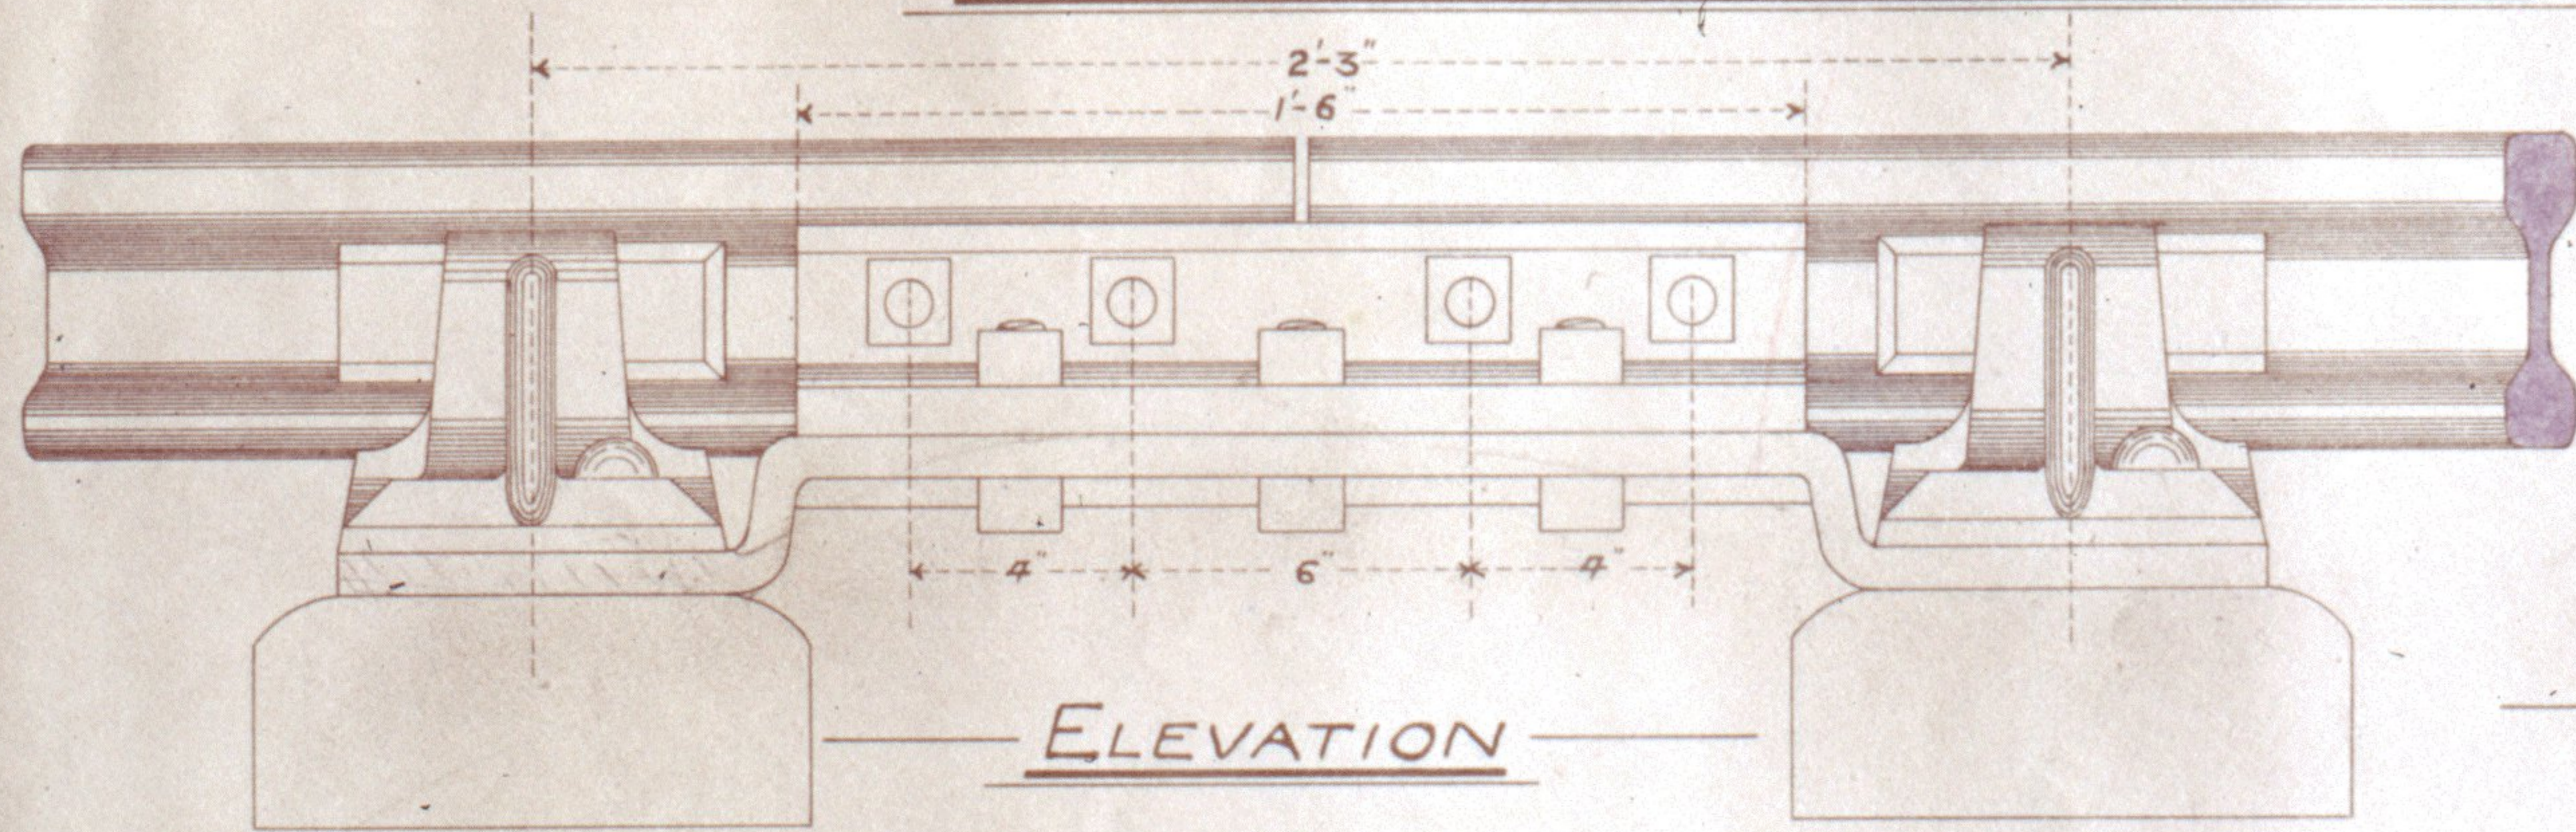

NORTH BRITISH RAILWAY.

45

DRAWING OF SPECIAL JOINT-CHAIR

ELEVATION

CROSS SECTION

JOINT CHAIR  
with Fishplate

PLAN

Scale (1/4 full size)