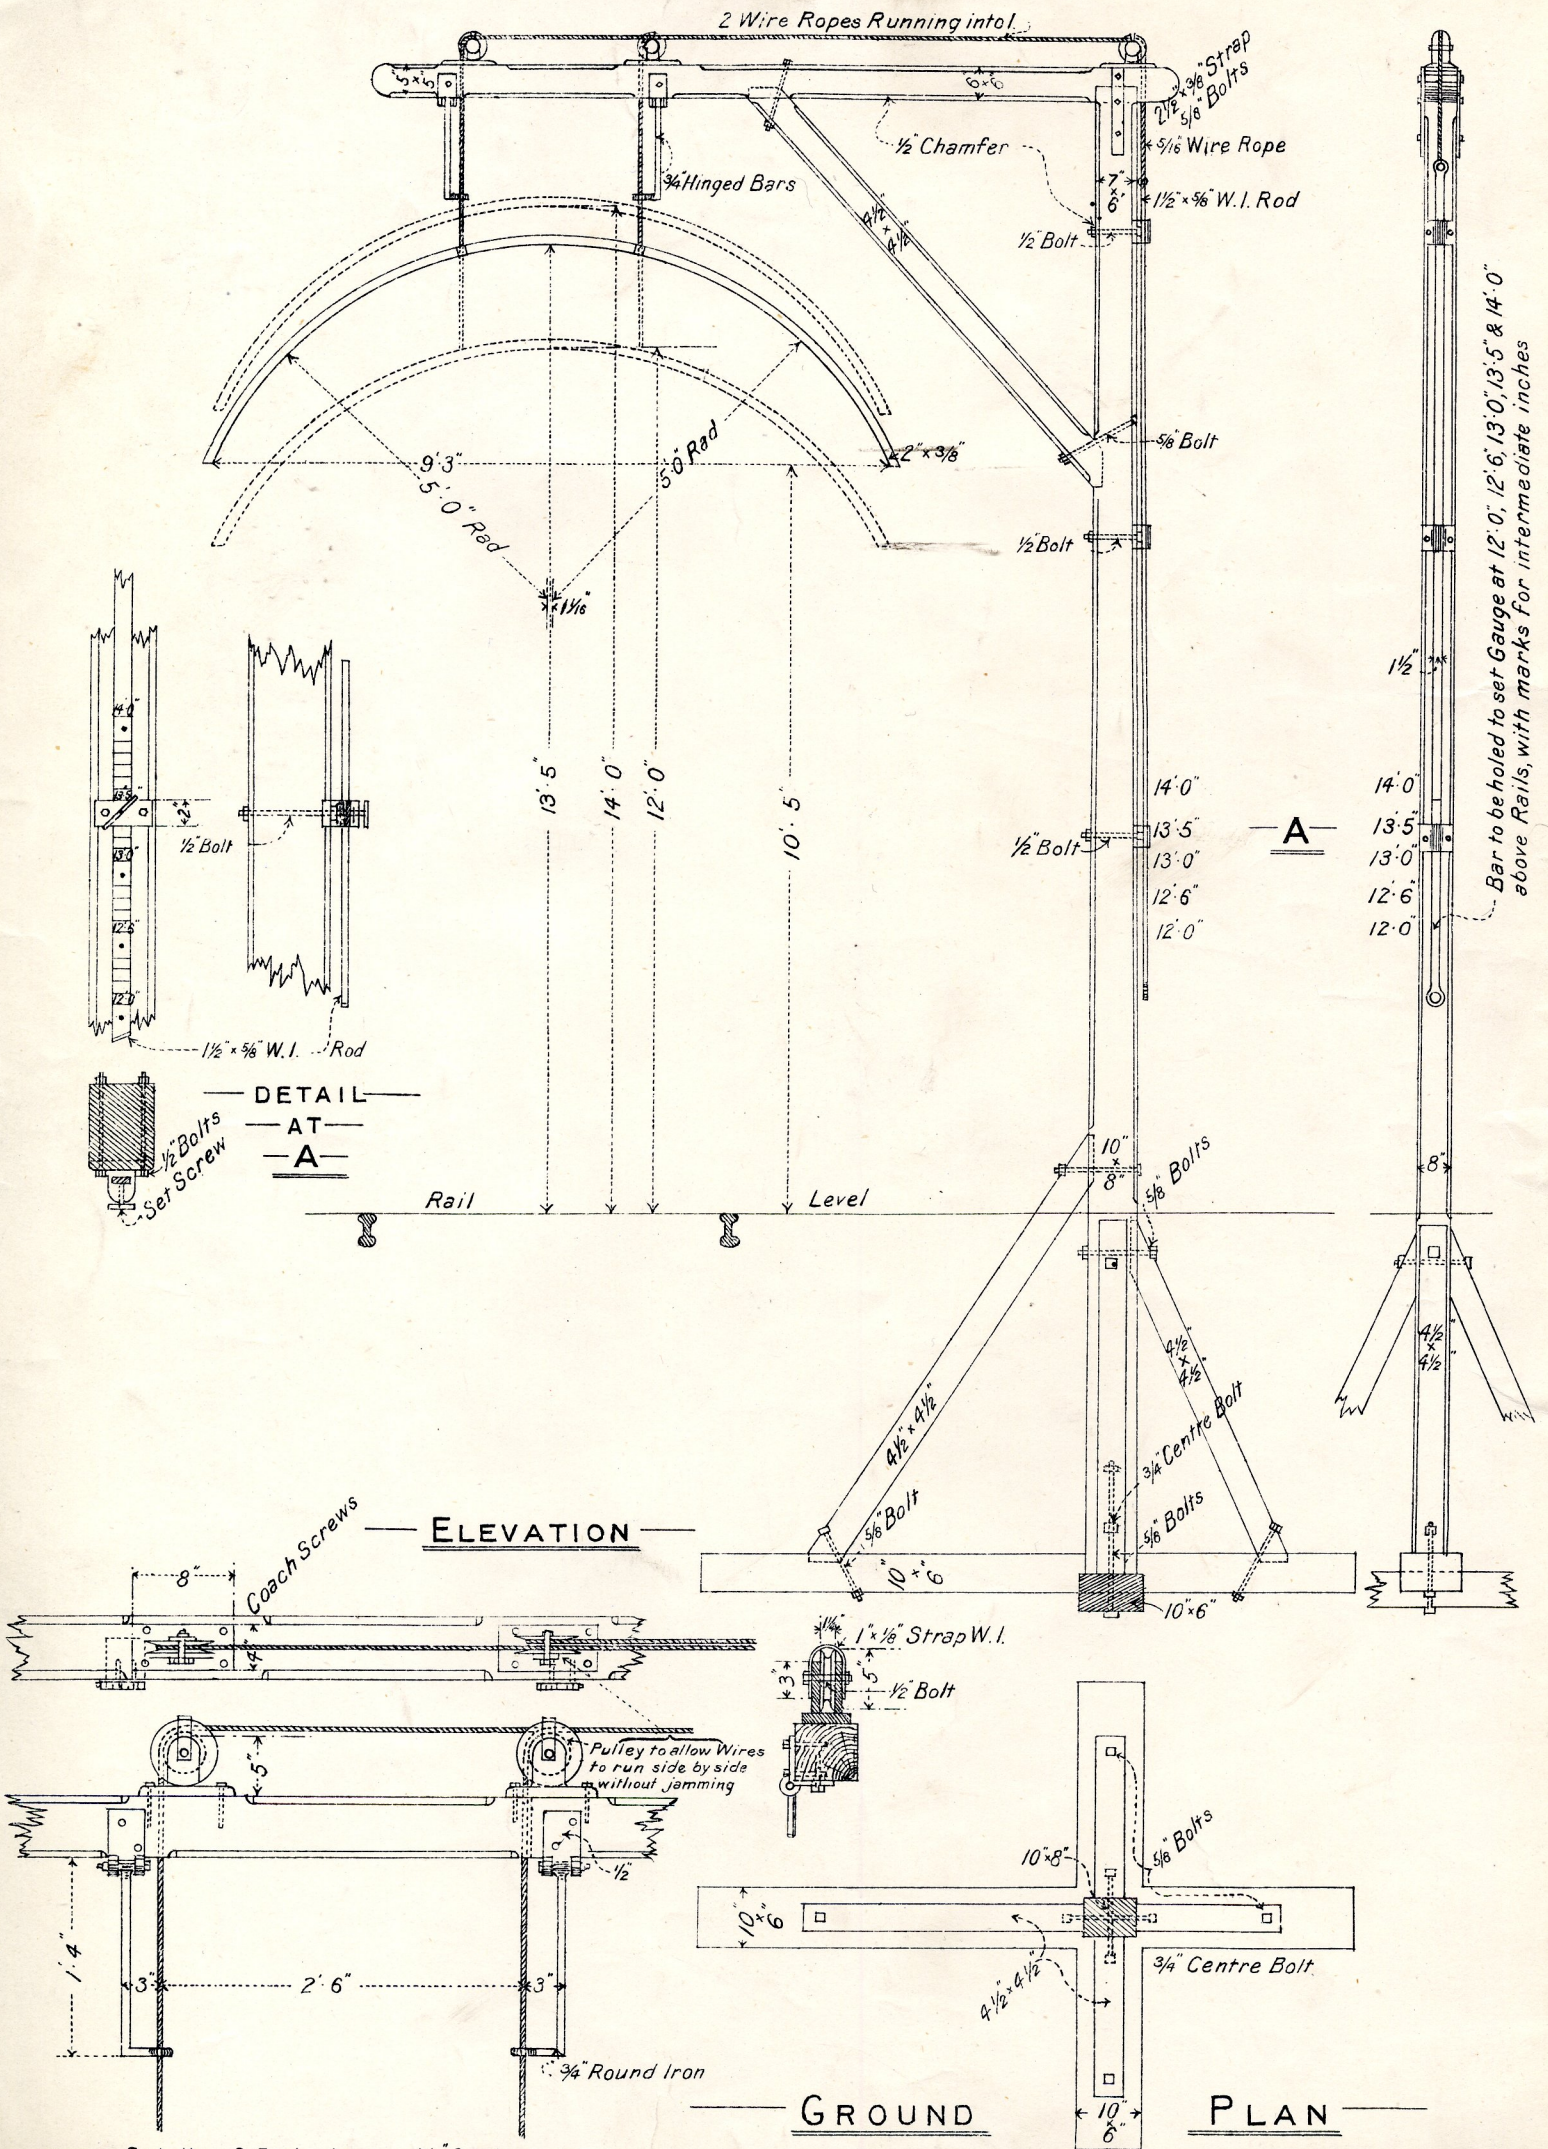

ADJUSTABLE WAGON GAUGE

Bar to be bolted to set Gauge at 12' 0", 12' 6", 13' 0", 13' 5" & 14' 0" above Rails, with marks for intermediate inches

Details of Fastenings 3/4" Scale

Scale 3/8 Inch to 1 Foot