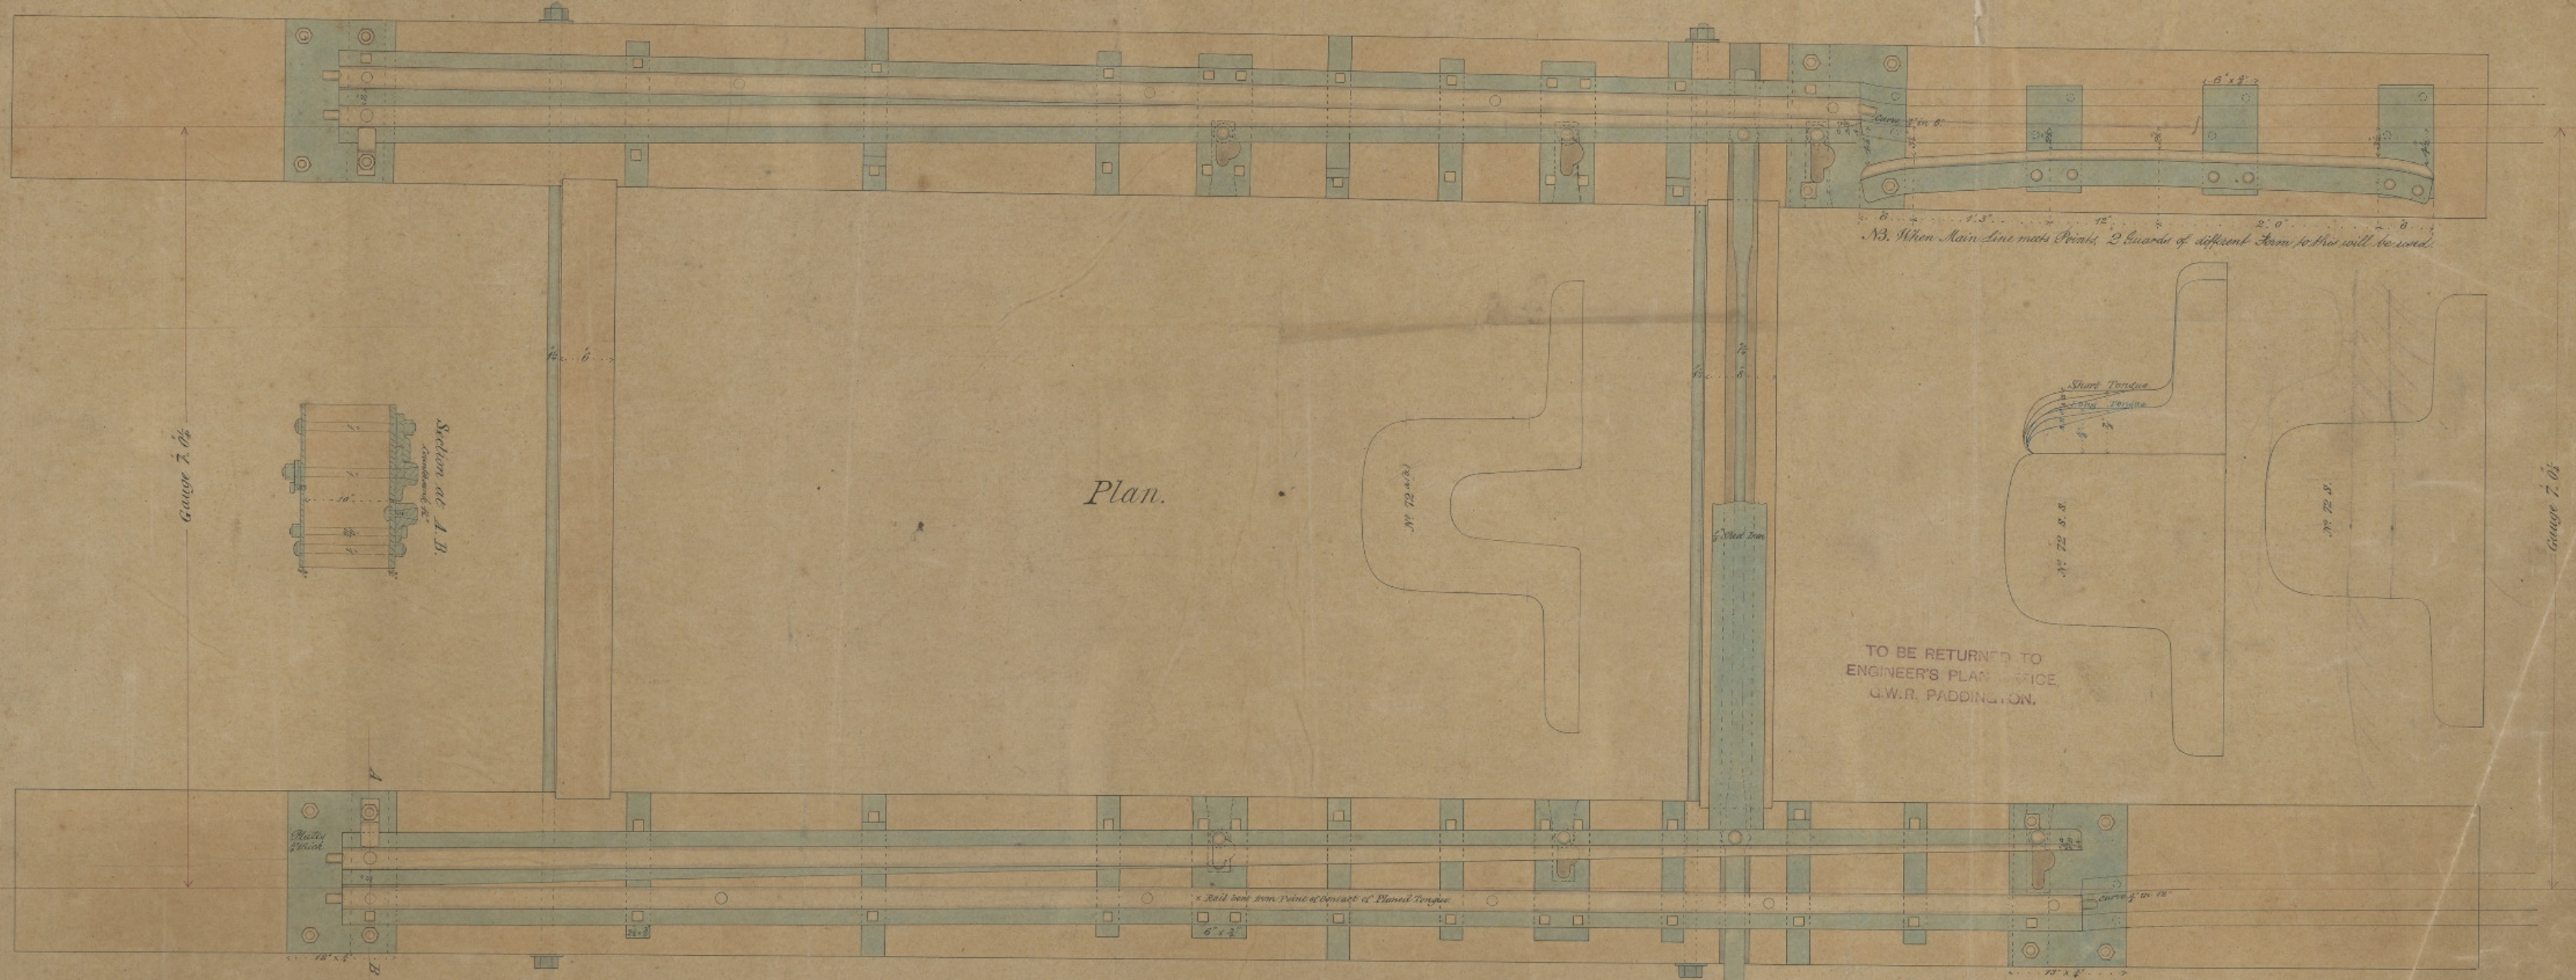

South Wales Railway.

Station No. 1.

No. 1 Switch.

Set for Main Line.

Scale, 1/2 Inch to a Foot.

58742

*For turning out on the right hand side
for passing with left driving wheels*

Elevation.