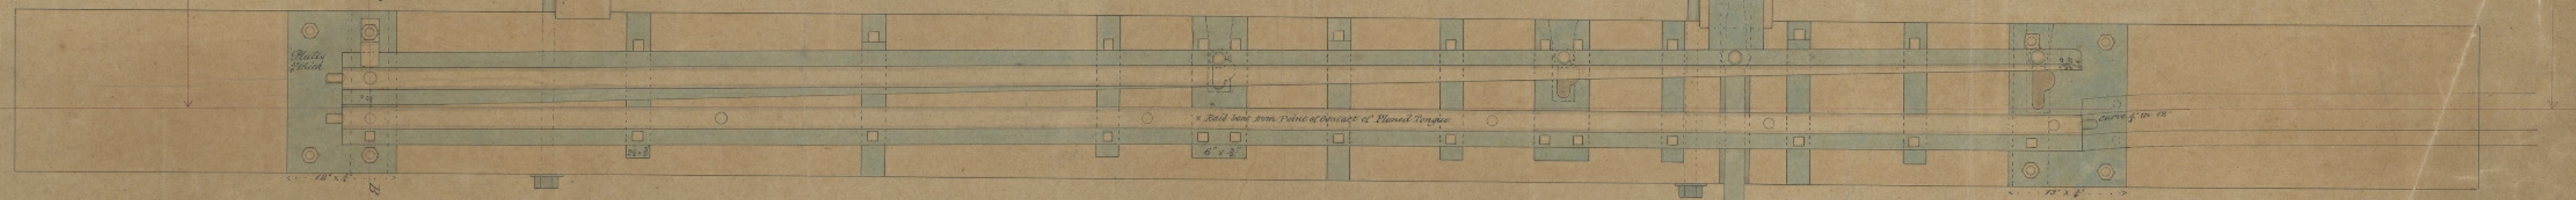

South Wales Railway.

Station No. 1.

No. 1 Switch.

Set for Main Line.

Scale, 1/2 Inch to a Foot.

58742

*For turning out on the right hand side
for passing with left driving wheels*

Elevation.